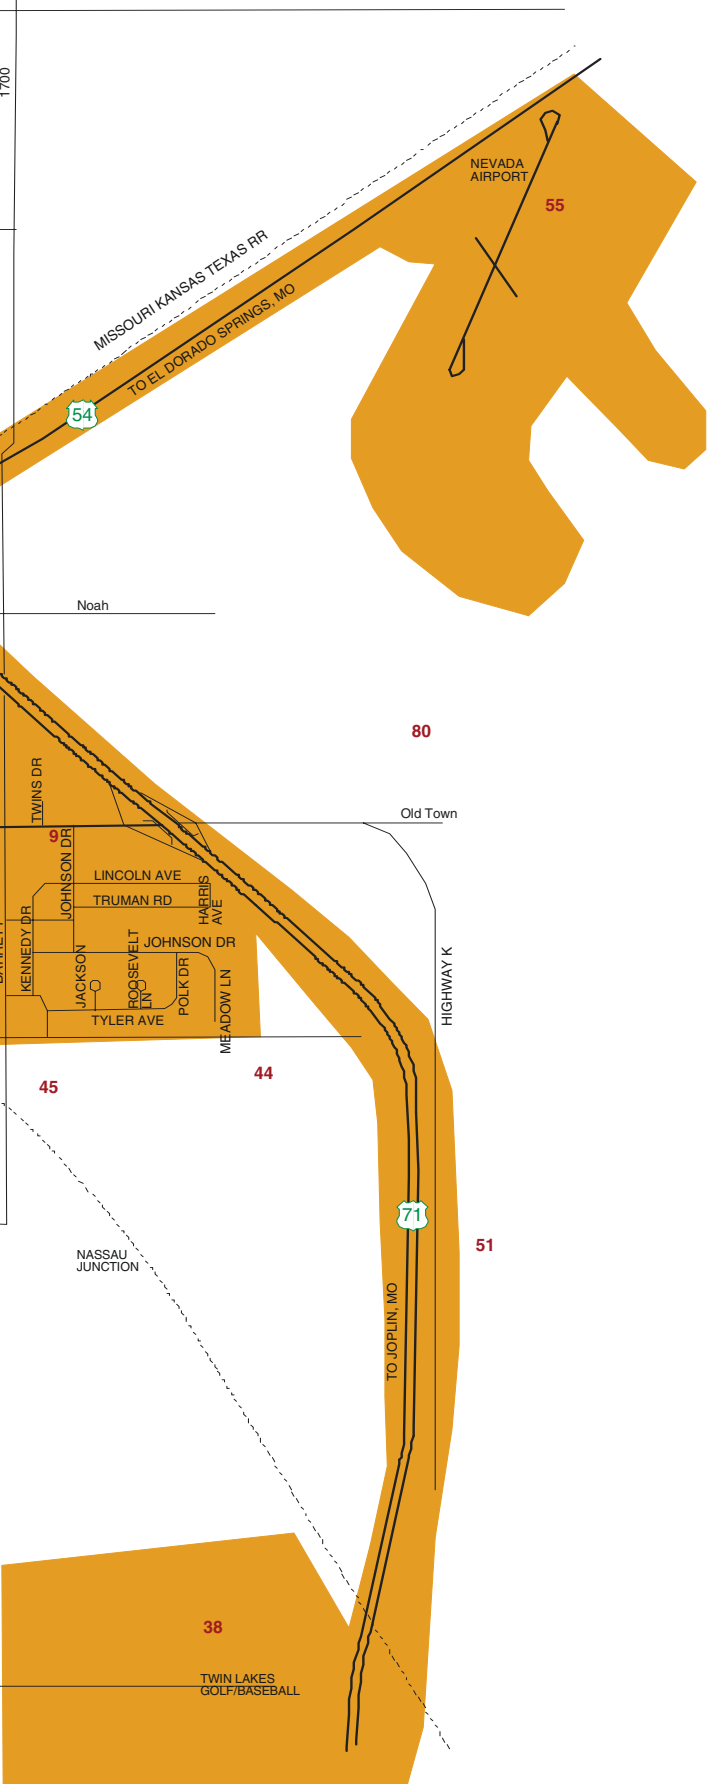

NEVADA

VERNON COUNTY

MISSOURI 64772

MAP COURTESY OF:
Adams & associates incorporated
 1315 west austin blvd po box 526 nevada, mo 64772
 www.adams-assoc.com 417.667.3568 fax 417.667.7937
 Pawhuska

 = CITY LIMITS

MAP LEGEND

PUBLIC BUILDINGS

1. Chamber of Commerce & Visitor Information
2. Red Cross & United Way Offices
3. City Hall, Public Safety
4. Courthouse Square-Central Business District
5. Nevada Public Library
6. City County Community Center
7. U.S. Post Office
8. Vernon County Sheriff's Office / Jail
9. Bus Depot

RECREATIONAL

28. The Fox Playhouse
29. The Old Jail
30. Blair Park - Tennis Court
31. Bushwhacker Museum
32. Centennial Park-Baseball / Vernon County Fairgrounds
33. Davis Park-Camping
34. Earp Park
35. Katy Allen Park & Lake
36. George Lyons Stadium-Baseball
37. Marmaduke Park
38. Twin Lakes Park/Frank Peters Municipal Golf Course
39. Old Settlers Park
40. Postlewaite Park
41. Radio Springs Park & Lake

RECREATIONAL (cont'd)

42. Spring Street Park
43. Walton Pool, Skate Park & Lake
44. Champion Baseball Diamonds
45. Nevada Race Way Track
46. Nevada Country Club
47. Osage Prairie YMCA

MISCELLANEOUS

50. American Legion Hall
51. Camp Clark MO Natl Guard Training Site
52. MO Career Center/Division of Family Services
54. National Guard Armory
55. Nevada Municipal Airport
56. Animal Control Shelter
57. Nevada Regional Medical Center / Moore Few Care Center
58. Social Security Office
59. Nevada Medical Clinic
60. Nevada Habilitation Center
61. Ozark Center Building
62. Vernon County Ambulance District
63. Vernon County Health Unit